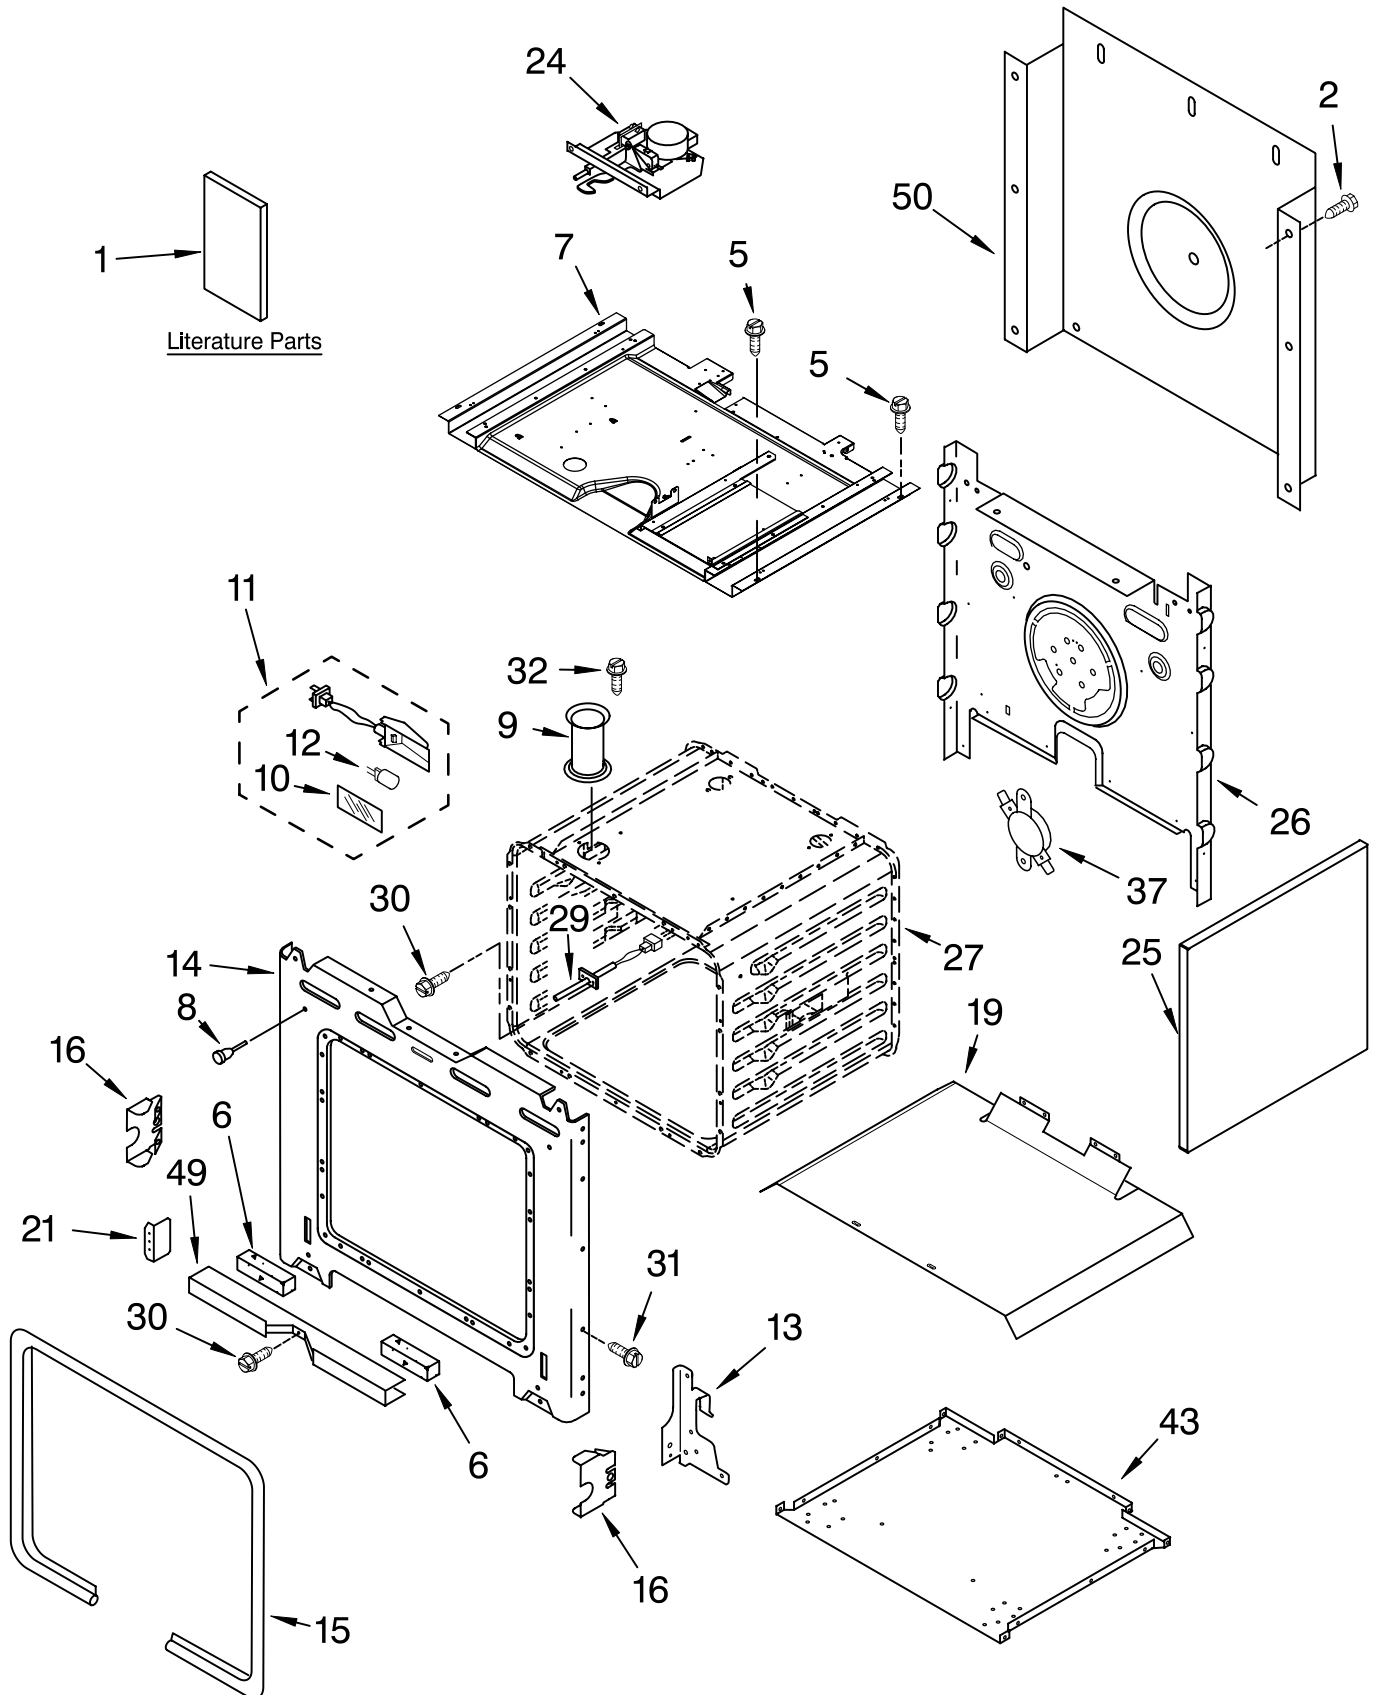

## OVEN PARTS

For Model: KDRP462LSS05  
(Stainless Steel)

36" KITCHENAID  
FREE STANDING RANGE  
DUAL FUEL W/GRILLE

FOR ORDERING INFORMATION REFER TO PARTS PRICE LIST

# OVEN PARTS

For Model:KDRP462LSS05  
(Stainless Steel)

<b>Illus.</b>	<b>Part</b>	
<b>No.</b>	<b>No.</b>	<b>DESCRIPTION</b>

NOTE: The screws and nuts required to attach a part are listed immediately following that part.